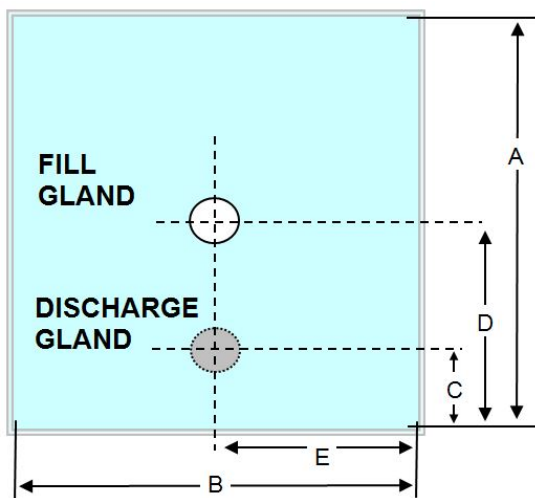

Part Number MET0000168

500/2x2CM LLDPE
 500 LTR Liquid Pillow Liner
 3 PLY 60mu Blue LLDPE film.

Description

500 LTR Liquid Liner 3 PLY 60mu LLDPE film.
 Fill gland: 2" BSPF (square) c/w cap and 'o' ring.
 Discharge: 2" BSPF (square) c/w membrane and 2" crown cutter, cap and 'o' ring. Manufactured under the following conditions:-
 Metano is a **BRC grade A** approved manufacturer, certified to BRC Global Standard for Packaging and Packaging Materials (High Hygiene) Issue 4. The products are produced in a validated ISO8 clean room.

Volume	500 litres
Ply	3
Inner	1 x 1800mm LLDPE
Inner Micron	60mu +/- 10%
Outer	1 x 1800mm LLDPE
Outer Micron	60mu +/- 10%
Int	1 x 1800mm LLDPE
Int Micron	60mu +/- 10%
Dimension A	2200
Dimension B	1754
Dimension C	450
Dimension D	Centre
Dimension E	Centre Line
Destruction Test	1 in 100
Gland Weld Width	8mm
Liner Weld Width	8mm

Applications

500/2x2CM Pillow liners are the most cost effective solution for high volume products such as:

Chemical

Adhesives, automotive lubricants, automotive oils, chemicals, coatings, drilling additives, detergents, inks, paints,