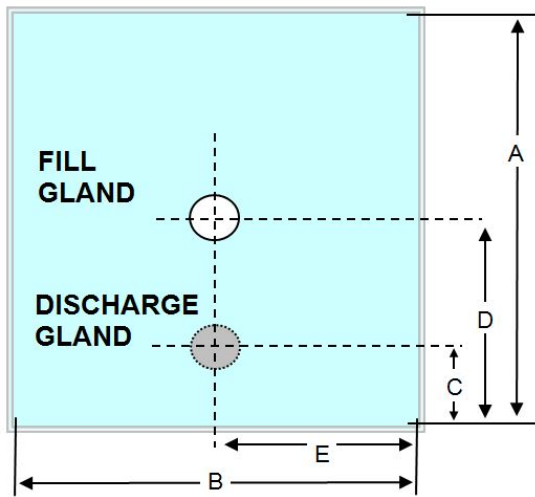

**Part Number MET0000171**

**500/2x2BV LLDPE**

500 LTR Liquid Pillow Liner  
 3 PLY 60mu LLDPE film.

**Description**

500 LTR 3 PLY 60mu LLDPE. Available in clear or blue.  
 Fill gland: 2" BSP(F) (square) c/w cap and 'o' ring.  
 Discharge: 2" Butterfly Valve S60 Buttrass thread (square) c/w cap and handle.

Volume	500Ltr
Ply	3
Inner	1 x 1800mm LLDPE
Inner Micron	60mu +/- 10%
Outer	1 x 1800mm LLDPE
Outer Micron	60mu +/- 10%
Int	1 x 1800mm LLDPE
Int Micron	60mu +/- 10%
Dimension A	2200
Dimension B	1754
Dimension C	450
Dimension D	Centre
Dimension E	Centre Line
Destruction Test	1 in 100
Gland Weld Width	8mm
Liner Weld Width	8mm