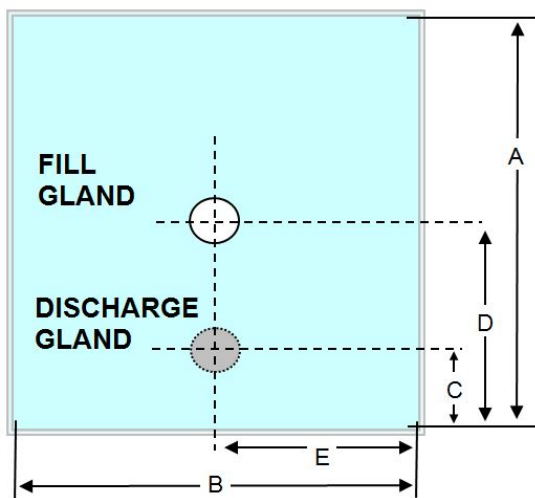

Part Number MET0000243

250/2x2BV LLDPE

250 LTR Liquid Pillow Liner
 3 PLY 60mu Clear LLDPE film.

Description

250LTR 3 PLY 60mu Clear LLDPE. 5002 x 2BV

Fill gland: 2" BSPF (suature) c/w cap and oring.

Discharge: 2" Butterfly Valve S60 Buttress thread (square) c/w cap and handle. Manufactured under the following conditions:-

Volume	250Ltr
Ply	3
Inner	1 x 1400mm LLDPE Clear
Inner Micron	60mu +/- 10%
Outer	1 x 1400mm LLDPE Clear
Outer Micron	60mu +/- 10%
Int	1 x 1400mm LLDPE Clear
Int Micron	60mu +/- 10%
Dimension A	1714
Dimension B	1354
Dimension C	400
Dimension D	Centre
Dimension E	Centre Line
Destruction Test	1 in 100
Gland Weld Width	2 x 6mm
Liner Weld Width	8mm