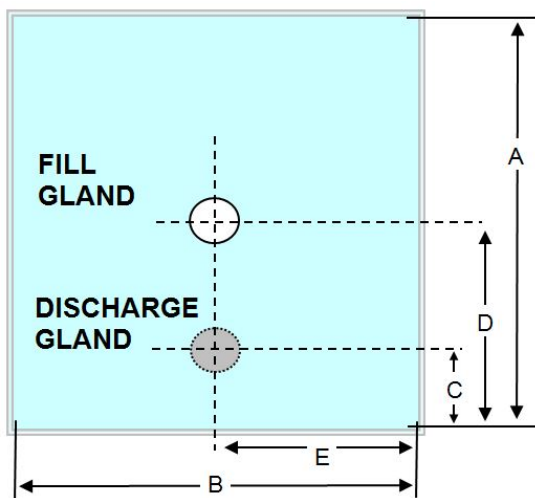

**Part Number MET0000077**

**1000/2x2BV**

1000 LTR Liquid Pillow Liner

3 PLY 60mu LLDPE film. Available in clear or blue

**Description**

1000 LTR 3 PLY 60mu LLDPE. 2" x 2" Integral Butterfly Valve.

Fill gland: 2" BSPF (square) c/w cap and 'o' ring.

Discharge: 2" Butterfly Valve S60 Buttress thread (square) c/w cap and handle. Manufactured under the following conditions:-

Metano is a **BRC grade A** approved manufacturer, certified to BRC Global Standard for Packaging and Packaging Materials (High Hygiene) Issue 4. The products are produced in a validated ISO8 clean room.

<b>Volume</b>	1000Ltr
<b>Ply</b>	3
<b>Inner</b>	1 x 2200mm LLDPE
<b>Inner Micron</b>	60mu +/- 10%
<b>Outer</b>	1 x 2200mm LLDPE
<b>Outer Micron</b>	60mu +/- 10%
<b>Int</b>	1 x 2200mm LLDPE
<b>Int Micron</b>	60mu +/- 10%
<b>Dimension A</b>	2200
<b>Dimension B</b>	2150
<b>Dimension C</b>	450
<b>Dimension D</b>	Centre
<b>Dimension E</b>	Centre Line
<b>Destruction Test</b>	1 in 100
<b>Gland Weld Width</b>	8mm
<b>Liner Weld Width</b>	8mm

**2" Gland Assembly - FILL**  
Comprises of  
**MET0000208 2" BSP Male Plug (Blue) LLDPE**  
**MET0000194 2" Blue Nitrile 'O' Ring 53.64mm x 2.62mm**  
**MET0000241 2" BSP Female Square Gland BLUE LLDPE**